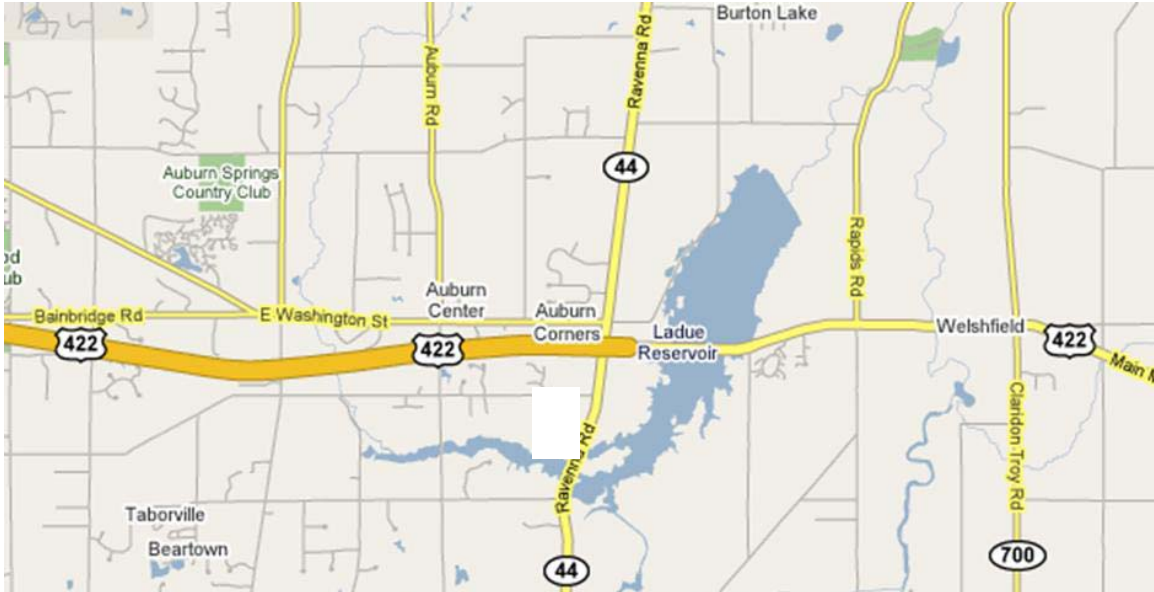

Directions to LaDue Reservoir for Roll Sessions

LaDue Reservoir lies in southern Geauga County approximately 30 miles east of Cleveland, at the intersection of U.S. Route 422 and State Route 44.

For **Kayak Roll sessions** take the Rt 44 exit from US Route 422, and go left (North) on 44. Make a right at the first road once you cross over 422. Take it a short distance until you can see the lake and then follow the gravel road to park.