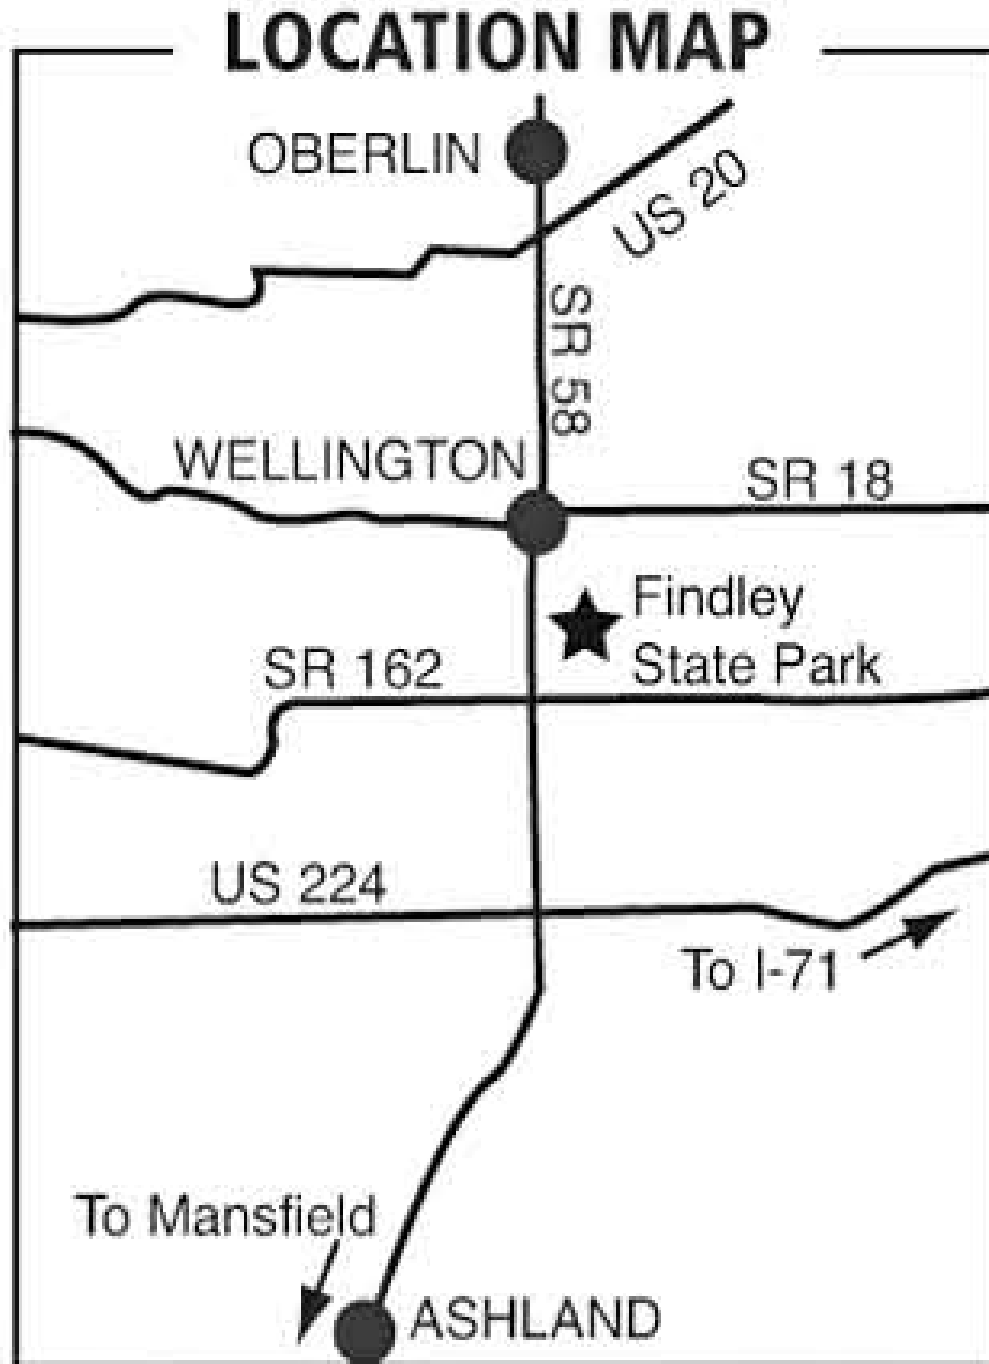

# Map to Findley Lake

Findley Lake is in Findley State Park which is west of Cleveland and south of Wellington as illustrated in map on below

# Map to Findley Lake